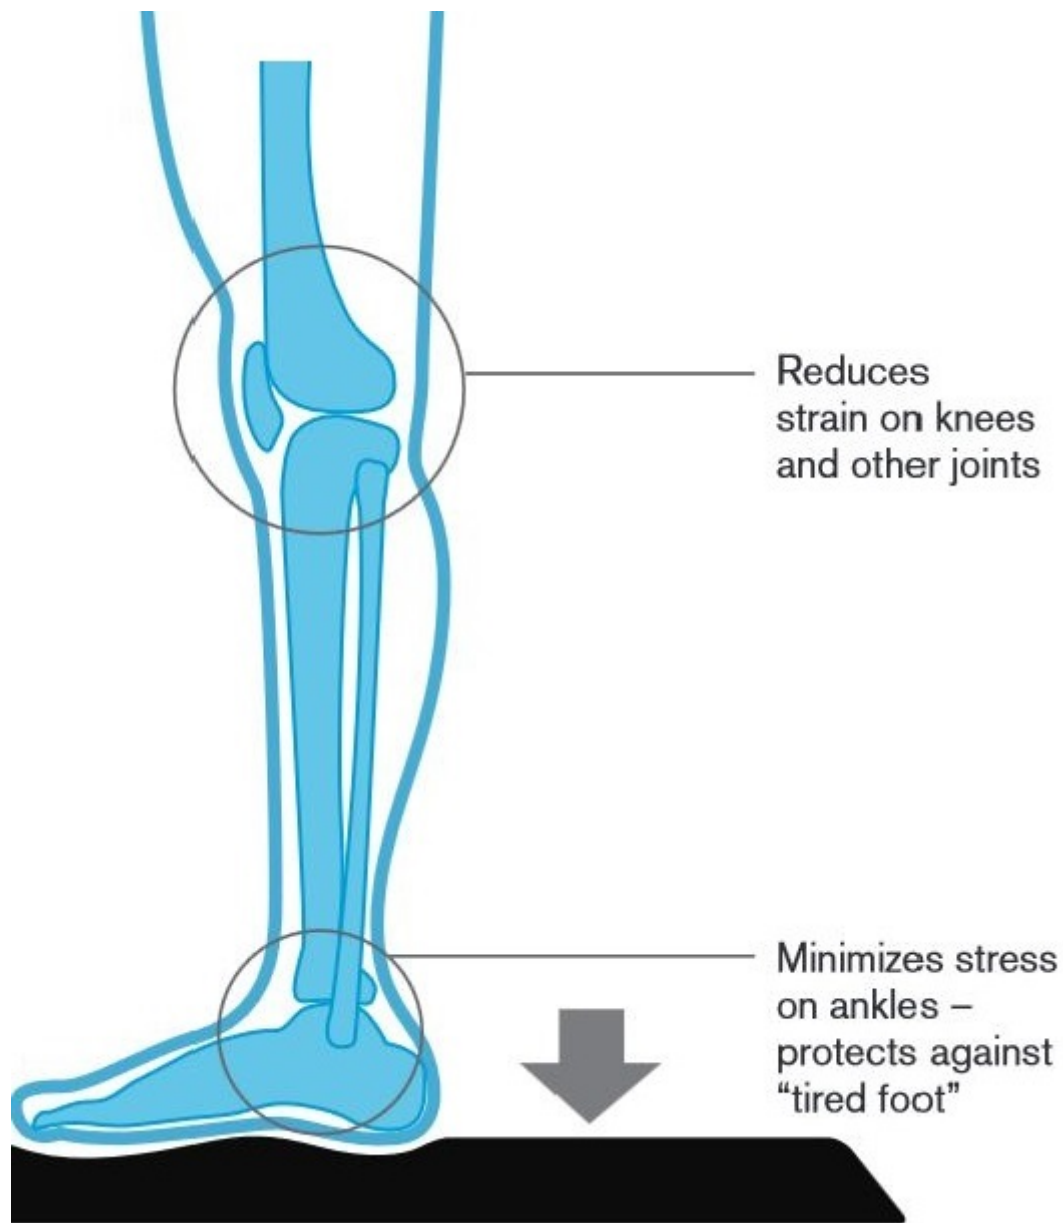

## **PRO-SAFE Anti-Fatigue Mats**

Brought To You by PRO-SAFE<sup>®</sup> | Aug 16, 2023

PRO-SAFE<sup>®</sup> anti-fatigue mats are designed to reduce stress on joints and minimize back, leg and foot fatigue. A well-designed anti-fatigue mat program improves workers' energy and productivity. Other benefits are improved morale and a healthier workforce.

### **Features:**

- Ergonomic foam effectively suspends the body's weight, and reduces the impact on the joints. It works like a spring.
- Resilient and buoyant, our foam construction bounces back to the foot, alleviating discomfort and pain.
- Offers softness, support and better weight distribution.
- Surface texture and beveled edges for added safety.
- Made in USA.