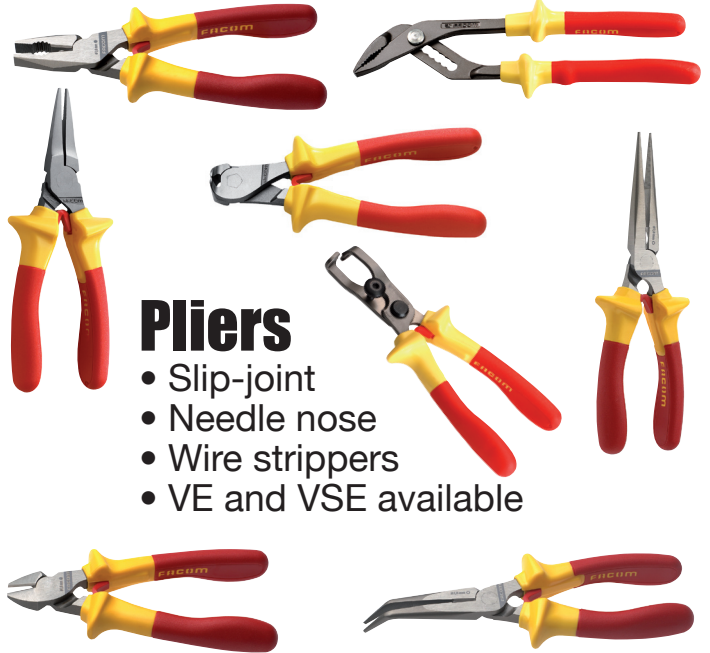

STANLEY

PROTO[®]

Work SAFER with Stanley Proto
A full line of Insulated Tools now available!

Tool Sets

Pliers

- Slip-joint
- Needle nose
- Wire strippers
- VE and VSE available

Cutting Tools

- Cutting pliers
- Cable cutters
- Knives
- Hacksaws

Screwdrivers

- Phillips[®]
- Pozidriv[®]
- Slotted
- Combination slotted and Posidriv[®]

Wrenches

- Adjustable
- Open end
- 12-point box

Contact your local Stanley Proto representative
or 1-800-800-TOOL for more details

STANLEY

Nut Drivers and Hex Keys

- 4-way nut drivers
- T-handle nut drivers
- Hex keys

Drive Tools

- Ratchets
- Sockets
- Extensions
- T-handles
- Hex bit sockets

10-189 – 5-5/8" Self-Retracting Safety Utility Knife

STANLEY

- Spring-loaded blade retracts automatically – blade is only exposed when the knife is in use
- High-visibility orange

54-147 – FatMax® 24 oz. AntiVibe™ Ball Pein Hammer

STANLEY

- Patented AntiVibe™ technology reduces vibration transmitted to wrist and elbow
- Precision polished face and pein, heat treated for durability
- Textured, slip-resistant soft-grip handle
- One-piece forged construction
- Also available: 8 oz, 12 oz, 16 oz and 32 oz